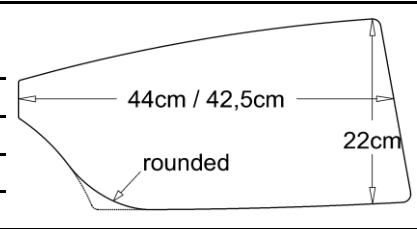

SPECIFICATION SHEET SCULLS

customer
phone
fax
e-mail

nation:

date:

signature of customer:

requested date
of delivery:

quantity / pair:

shaft:		Ø	deflection	scull weight
normal	<input type="checkbox"/>	45mm	54mm = stiff	1470 - 1510gr
slimline	<input type="checkbox"/>	38mm	64mm = soft - medium	1470 - 1510gr
Slimline	<input type="checkbox"/>	38mm	59mm = medium - stiff	1540 - 1580gr
slimline light	<input type="checkbox"/>	38mm	64mm = soft - medium	1380 - 1400gr

length:

fixed lengthcm

collar middle position of inbord 88cm and length X

adjustable length:	285 - 295cm	<input type="checkbox"/>	long	88cm and 290cm length
	282 - 292cm	<input type="checkbox"/>	medium	88cm and 287cm length
	279 - 289cm	<input type="checkbox"/>	short	88cm and 284cm length

other length -cm other sleeve position, inbord:.....length:.....

blade:

Macon	<input type="checkbox"/>	50,5cm x 17cm	classical blade
Big Blade	<input type="checkbox"/>		
Smoothie	<input type="checkbox"/>		
with vortex edge	<input type="checkbox"/>	yes <input type="checkbox"/> No	

blade size:

		size	area
men	<input type="checkbox"/>	44cm x 22cm	814cm ²
women	<input type="checkbox"/>	42,5cm x 22cm	782cm ²
rounded men	<input type="checkbox"/>	44cm x 22cm	807cm ²
rounded women	<input type="checkbox"/>	42,8cm x 22cm	775cm ²