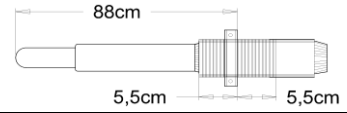

SPECIFICATION SHEET SCULLS

customer
phone
fax
e-mail

nation:

date:

signature of customer:

requested date
of delivery:

quantity / pair:

shaft:		Ø	deflection	scull weight
normal	<input type="checkbox"/>	45mm	54mm = stiff	1470 - 1510gr
slimline	<input type="checkbox"/>	38mm	64mm = soft - medium	1470 - 1510gr
Slimline	<input type="checkbox"/>	38mm	59mm = medium - stiff	1540 - 1580gr
slimline light	<input type="checkbox"/>	38mm	64mm = soft - medium	1380 - 1400gr

length:

fixed lengthcm

collar middle position of inbord 88cm and length X

adjustable length:	285 - 295cm	<input type="checkbox"/>	long	88cm and 290cm length
	282 - 292cm	<input type="checkbox"/>	medium	88cm and 287cm length
	279 - 289cm	<input type="checkbox"/>	short	88cm and 284cm length

other length -cm other sleeve position, inbord:.....length:.....

blade:

Macon	<input type="checkbox"/>	50,5cm x 17cm	classical blade
Big Blade	<input type="checkbox"/>		
Smoothie	<input type="checkbox"/>		
with vortex edge	<input type="checkbox"/>	yes <input type="checkbox"/> No	

blade size:

		size	area
men	<input type="checkbox"/>	44cm x 22cm	814cm ²
women	<input type="checkbox"/>	42,5cm x 22cm	782cm ²
rounded men	<input type="checkbox"/>	44cm x 22cm	807cm ²
rounded women	<input type="checkbox"/>	42,8cm x 22cm	775cm ²