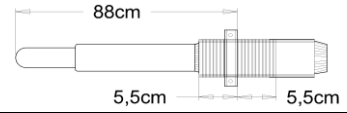

# SPECIFICATION SHEET SCULLS

customer  
phone  
fax  
e-mail

nation:

date:

signature of customer:

requested date  
of delivery:

quantity / pair:

shaft:		Ø	deflection	scull weight
normal	<input type="checkbox"/>	45mm	54mm = stiff	1410 - 1440gr
slimline	<input type="checkbox"/>	38mm	64mm = soft - medium	1410 - 1440gr
Slimline	<input type="checkbox"/>	38mm	59mm = medium - stiff	1480 - 1520gr
slimline light	<input type="checkbox"/>	38mm	64mm = soft - medium	1320 - 1340gr

length:

fixed length .....cm

collar middle position of inbord 88cm and length X

adjustable length:	285 - 295cm	<input type="checkbox"/>	long	88cm and 290cm length
	282 - 292cm	<input type="checkbox"/>	medium	88cm and 287cm length
	279 - 289cm	<input type="checkbox"/>	short	88cm and 284cm length

other length ..... - .....cm  other sleeve position, inbord:.....length:.....

blade:

Macon	<input type="checkbox"/>	50,5cm x 17cm	classical blade
Big Blade	<input type="checkbox"/>		
Smoothie	<input type="checkbox"/>		
with vortex edge	<input type="checkbox"/> yes <input type="checkbox"/> No		

blade size:

	size	area
men	44cm x 22cm	814cm <sup>2</sup>
women	42,5cm x 22cm	782cm <sup>2</sup>
rounded men	44cm x 22cm	807cm <sup>2</sup>
rounded women	42,8cm x 22cm	775cm <sup>2</sup>

handle:

men	<input type="checkbox"/>	32mm	diameter without rubber grip
women	<input type="checkbox"/>	28mm	
wooden handle	<input type="checkbox"/>	only fixed length	