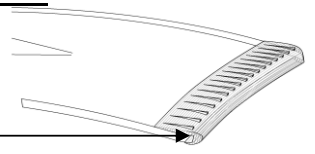

# SPECIFICATION SHEET SCULLS

customer  
phone  
fax  
e-mail

nation:

date:

signature of customer:

requested date  
of delivery:

quantity / pair:

shaft:		Ø	deflection	scull weight
normal	<input type="checkbox"/>	45mm	54mm = stiff	1410 - 1440gr
slimline	<input type="checkbox"/>	38mm	64mm = soft - medium	1410 - 1440gr
Slimline	<input type="checkbox"/>	38mm	59mm = medium - stiff	1480 - 1520gr
slimline light	<input type="checkbox"/>	38mm	64mm = soft - medium	1320 - 1340gr

length:

fixed length .....cm

collar middle position of inbord 88cm and length X

adjustable length:	285 - 295cm	<input type="checkbox"/>	long	88cm and 290cm length
	282 - 292cm	<input type="checkbox"/>	medium	88cm and 287cm length
	279 - 289cm	<input type="checkbox"/>	short	88cm and 284cm length

other length ..... - .....cm  other sleeve position, inbord:.....length:.....

blade:

Macon	<input type="checkbox"/>	50,5cm x 17cm	classical blade
Big Blade	<input type="checkbox"/>		
Smoothie	<input type="checkbox"/>		
with vortex edge	<input type="checkbox"/> yes <input type="checkbox"/> No		

blade size:

	size	area
men	44cm x 22cm	814cm <sup>2</sup>
women	42,5cm x 22cm	782cm <sup>2</sup>
rounded men	44cm x 22cm	807cm <sup>2</sup>
rounded women	42,8cm x 22cm	775cm <sup>2</sup>

handle:

men	<input type="checkbox"/>	32mm	diameter without rubber grip
women	<input type="checkbox"/>	28mm	
wooden handle	<input type="checkbox"/>	only fixed length	