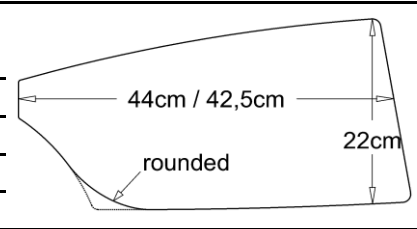

# SPECIFICATION SHEET SCULLS

customer  
phone  
fax  
e-mail

nation:

date:

signature of customer:

requested date  
of delivery:

quantity / pair:

shaft:		Ø	deflection	scull weight
normal	<input type="checkbox"/>	45mm	54mm = stiff	1410 - 1440gr
slimline	<input type="checkbox"/>	38mm	64mm = soft - medium	1410 - 1440gr
Slimline	<input type="checkbox"/>	38mm	59mm = medium - stiff	1480 - 1520gr
slimline light	<input type="checkbox"/>	38mm	64mm = soft - medium	1320 - 1340gr

length:

fixed length .....cm

collar middle position of inbord 88cm and length X

adjustable length:	285 - 295cm	<input type="checkbox"/>	long	88cm and 290cm length
	282 - 292cm	<input type="checkbox"/>	medium	88cm and 287cm length
	279 - 289cm	<input type="checkbox"/>	short	88cm and 284cm length

other length ..... - .....cm  other sleeve position, inbord:.....length:.....

blade:

Macon	<input type="checkbox"/>	50,5cm x 17cm	classical blade
Big Blade	<input type="checkbox"/>		
Smoothie	<input type="checkbox"/>		
with vortex edge	<input type="checkbox"/> yes <input type="checkbox"/> No		

blade size:

	size	area
men	44cm x 22cm	814cm <sup>2</sup>
women	42,5cm x 22cm	782cm <sup>2</sup>
rounded men	44cm x 22cm	807cm <sup>2</sup>
rounded women	42,8cm x 22cm	775cm <sup>2</sup>

handle:

men	<input type="checkbox"/>	32mm	diameter without rubber grip
women	<input type="checkbox"/>	28mm	
wooden handle	<input type="checkbox"/>	only fixed length	