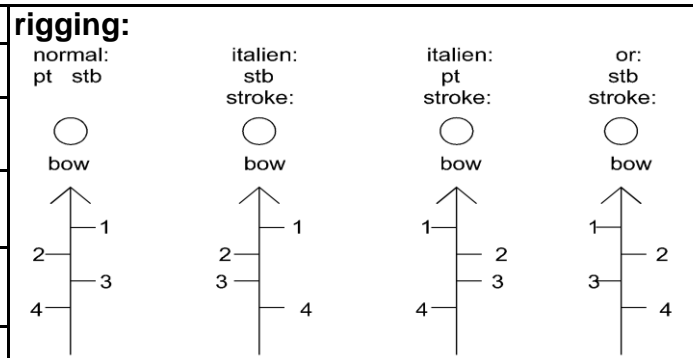

gates: Emp. insert gates:
other:.....

outrigger dimensions (s. sketch):
oarlock set in middle position

	scull	sweep
a) height starboard (left hand):cmcm
height portside (right hand):cm	
b) spreadcmcm

steering shoe right foot
seat no.: left foot

shoe sizes: seat no.:

(EU sizes)	1 =	5 =
	2 =	6 =
	3 =	7 =
	4 =	8 =

electr. system:

<input type="checkbox"/> CoxBox cplt.	<input type="checkbox"/> CoxBox GPS cplt.
<input type="checkbox"/> CoxBox wiring only	speaker numb.:....
<input type="checkbox"/> StrokeCoach Surge	
<input type="checkbox"/> SpeedCoach GPS2	<input type="checkbox"/> SpeedCoach GPS2 + Tr. P.
<input type="checkbox"/> only bracket for SpeedC. or StrokeC.	<input type="checkbox"/> T-bracket <input type="checkbox"/> A-bracket

boat cover: polyester, PVC coated, with zip

cover for outrigger: qty.:

optionals:

- round carbon profiles at canvas
- carbon fin "model 2024"
- steering device integrated inside canvas
- Textrem decks
- Olympic Edition
- Textremdecks and carbon layer inside
(can only be ordered with round carbon profiles at canvas)
- full carbon stretcher with 4° vertical curve
- carbon shoeplate for variable shoe angle