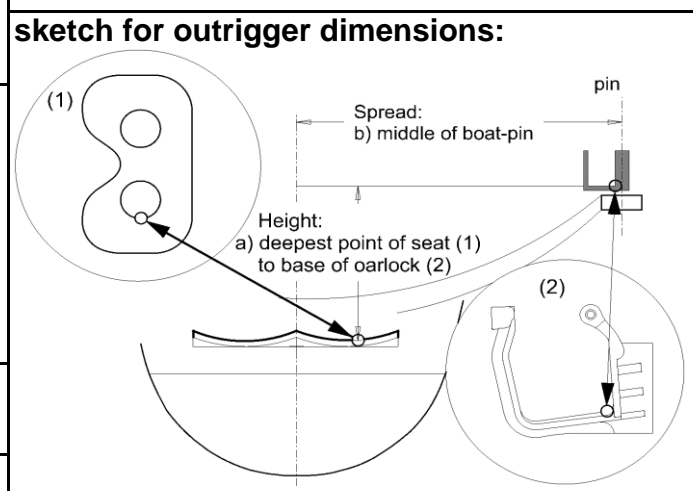

section: yes / no (seat no. 6 / 7)

length of tracks: standard = 83cm
(track without stoppers) other length:.....

sliding seat

<input type="checkbox"/> carbon with oval recesses	<input type="checkbox"/> standard height
<input type="checkbox"/> carbon with big holes	<input type="checkbox"/> medium (5mm lower)
	<input type="checkbox"/> low (10mm lower)
	<input type="checkbox"/> high (5mm higher)
	<input type="checkbox"/> extra high (10mm higher)
	<input type="checkbox"/> height adjustable

gates: Emp. insert gates:
other:.....

outrigger dimensions (s. sketch):
oarlock set in middle position

	scull	sweep
a) height starboard (left hand):cmcm
height portside (right hand):cm	
b) spreadcmcm

steering shoe right foot
seat no.: left foot

shoe sizes: seat no.:

(EU sizes)	1 =	5 =
	2 =	6 =
	3 =	7 =
	4 =	8 =

electr. system:

<input type="checkbox"/> CoxBox cplt.	<input type="checkbox"/> CoxBox GPS cplt.
<input type="checkbox"/> CoxBox wiring only	speaker numb.:....
<input type="checkbox"/> StrokeCoach Surge	
<input type="checkbox"/> SpeedCoach GPS2	<input type="checkbox"/> SpeedCoach GPS2 + Tr. P.
<input type="checkbox"/> only bracket for SpeedC. or StrokeC.	<input type="checkbox"/> T-bracket <input type="checkbox"/> A-bracket

boat cover: polyester, PVC coated, with zip

cover for outrigger: qty.:

optionals:

- round carbon profiles at canvas
- carbon fin "model 2024"
- steering device integrated inside canvas
- Textrem decks
- Olympic Edition
- Textremdecks and carbon layer inside
(can only be ordered with round carbon profiles at canvas)
- full carbon stretcher with 4° vertical curve
- carbon shoeplate for variable shoe angle