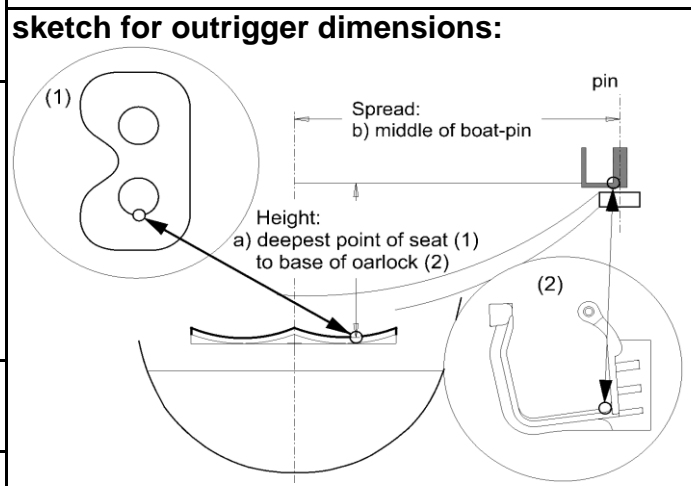

SPECIFICATION SHEET

customer : nation: date:
phone : address:
fax : signature of customer:
e-mail : requested date of delivery:

type of boat: mould no.:

crew weight (average): .....kg

rigger scull: ☐ X ☐ C ☐ R
☐ X ☐ C ☐ R

rigger sweep: ☐ X ☐ C ☐ R

coxswain: ☐ sitting in stern (four, eight)
☐ lying in bow (pair, four)

section: yes / no (seat no. 6 / 7)

length of tracks: standard = 83cm
(track without stoppers) other length:.....

sliding seat

☐ carbon with oval recesses	☐ standard height
☐ carbon with big holes	☐ medium (5mm lower)
	☐ low (10mm lower)
	☐ high (5mm higher)
	☐ extra high (10mm higher)
	☐ height adjustable

gates: Emp. insert gates: ☐
other:.....

outrigger dimensions (s. sketch):
oarlock set in middle position

	scull	sweep
a) height starboard (left hand):	.....cm	.....cm
height portside (right hand):	.....cm	
b) spread	.....cm	.....cm

steering shoe ☐ right foot
seat no.: ..... ☐ left foot

shoe sizes:

	seat no.:	
(EU sizes)	1 =	5 =
	2 =	6 =
	3 =	7 =
	4 =	8 =

electr. system:

☐ CoxBox cplt. ☐ CoxBox GPS cplt.
☐ CoxBox wiring only speaker numb.:....
☐ StrokeCoach Surge
☐ SpeedCoach GPS2 ☐ SpeedCoach GPS2 + Tr. P.
☐ only bracket for SpeedC. or StrokeC. ☐ T-bracket ☐ A-bracket

boat cover: ☐ polyester, PVC coated, with zip

cover for outrigger: qty.: .....

1. **optionals:**
2. ☐ round carbon profiles at canvas
   - ☐ carbon fin / carbon fin rudder
   - ☐ steering device integrated inside canvas
   - ☐ Textrem decks
   - ☐ Olympic Edition
   - Textremdecks and carbon layer inside
     (can only be ordered with round carbon profiles at canvas)
   - ☐ full carbon stretcher with 4° vertical curve
   - ☐ carbon shoeplate for variable shoe angle

remarks / special requests: