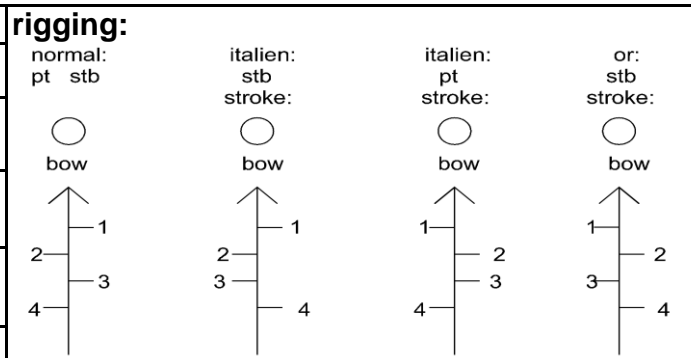

SPECIFICATION SHEET

customer : nation: date:
phone : address:
fax : signature of customer:
e-mail : requested date of delivery:

type of boat: mould no.:

crew weight (average): .....kg

rigger scull: ☐ X ☐ C ☐ R
☐ X ☐ C ☐ R

rigger sweep: ☐ X ☐ C ☐ R

coxswain: ☐ sitting in stern (four, eight)
☐ lying in bow (pair, four)

section: yes / no (seat no. 6 / 7)

length of tracks: standard = 83cm
(track without stoppers) other length:.....

sliding seat

☐ carbon with oval recesses	☐ standard height
☐ carbon with big holes	☐ medium (5mm lower)
	☐ low (10mm lower)
	☐ high (5mm higher)
	☐ extra high (10mm higher)
	☐ height adjustable

gates: Emp. insert gates: ☐
other:.....

outrigger dimensions (s. sketch):
oarlock set in middle position

	scull	sweep
a) height starboard (left hand):	.....cm	.....cm
height portside (right hand):	.....cm	
b) spread	.....cm	.....cm

steering shoe ☐ right foot
seat no.: ..... ☐ left foot

shoe sizes:

	seat no.:	
(EU sizes)	1 =	5 =
	2 =	6 =
	3 =	7 =
	4 =	8 =

electr. system:

☐ CoxBox cplt. ☐ CoxBox GPS cplt.
☐ CoxBox wiring only speaker numb.:....
☐ StrokeCoach Surge
☐ SpeedCoach GPS2 ☐ SpeedCoach GPS2 + Tr. P.
☐ only bracket for SpeedC. or StrokeC. ☐ T-bracket ☐ A-bracket

boat cover: ☐ polyester, PVC coated, with zip

cover for outrigger: qty.: .....

1. **optionals:**
2. ☐ round carbon profiles at canvas
   - ☐ carbon fin / carbon fin rudder
   - ☐ steering device integrated inside canvas
   - ☐ Textrem decks
   - ☐ Olympic Edition
   - Textremdecks and carbon layer inside
     (can only be ordered with round carbon profiles at canvas)
   - ☐ full carbon stretcher with 4° vertical curve
   - ☐ carbon shoeplate for variable shoe angle

remarks / special requests: